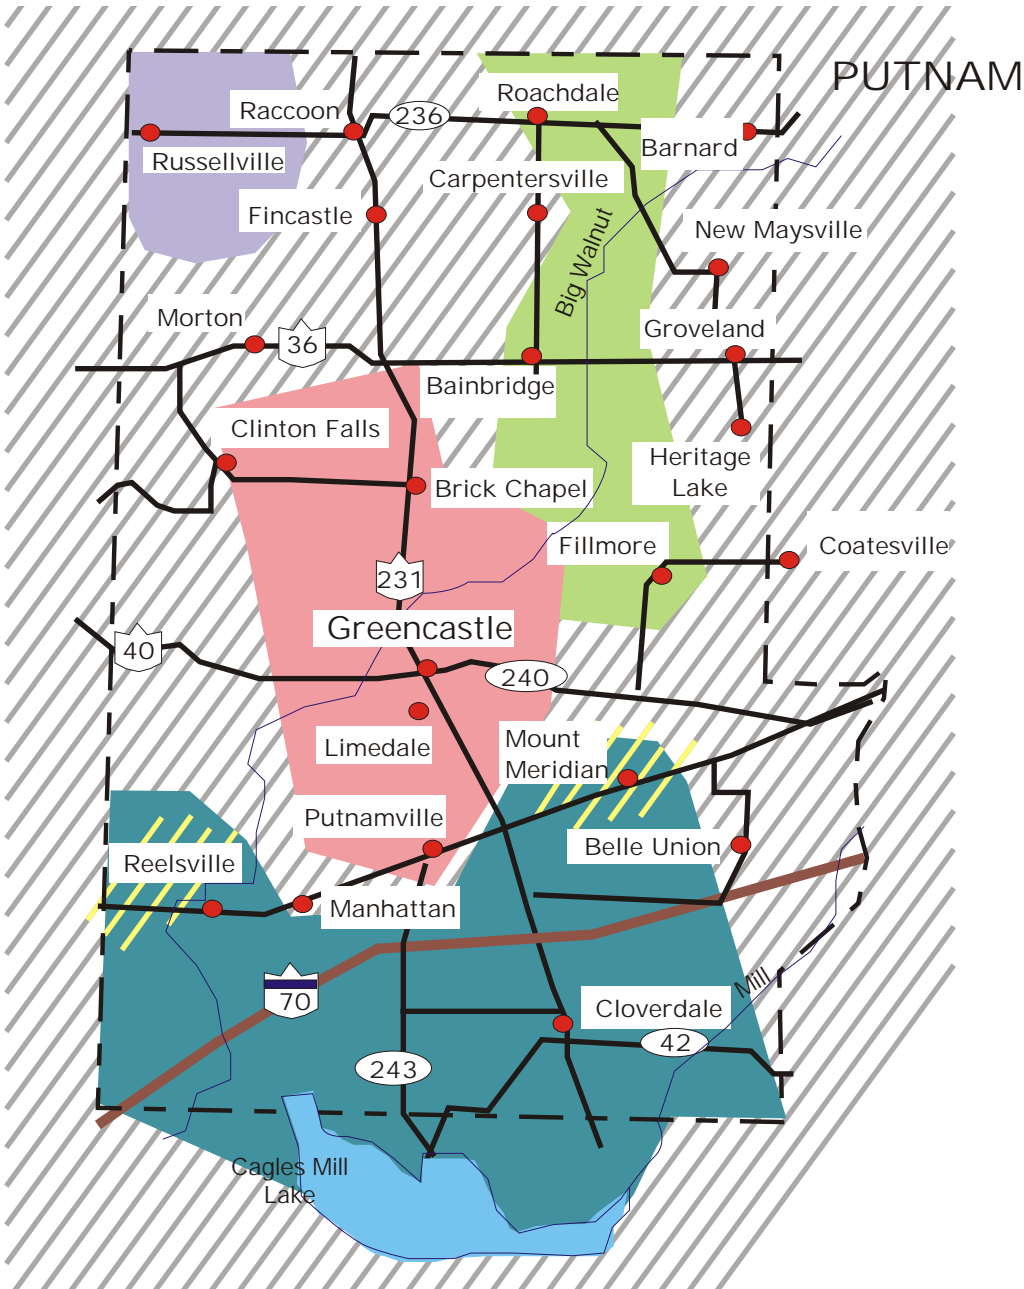

# PUTNAM COUNTY

## Area Wide Directory

I N D I A N A

Complete Phonebook Covering All Business & Residential Listings

### Market Area

Approx. Population	34,500
Businesses	2,483
YPA Code	024336