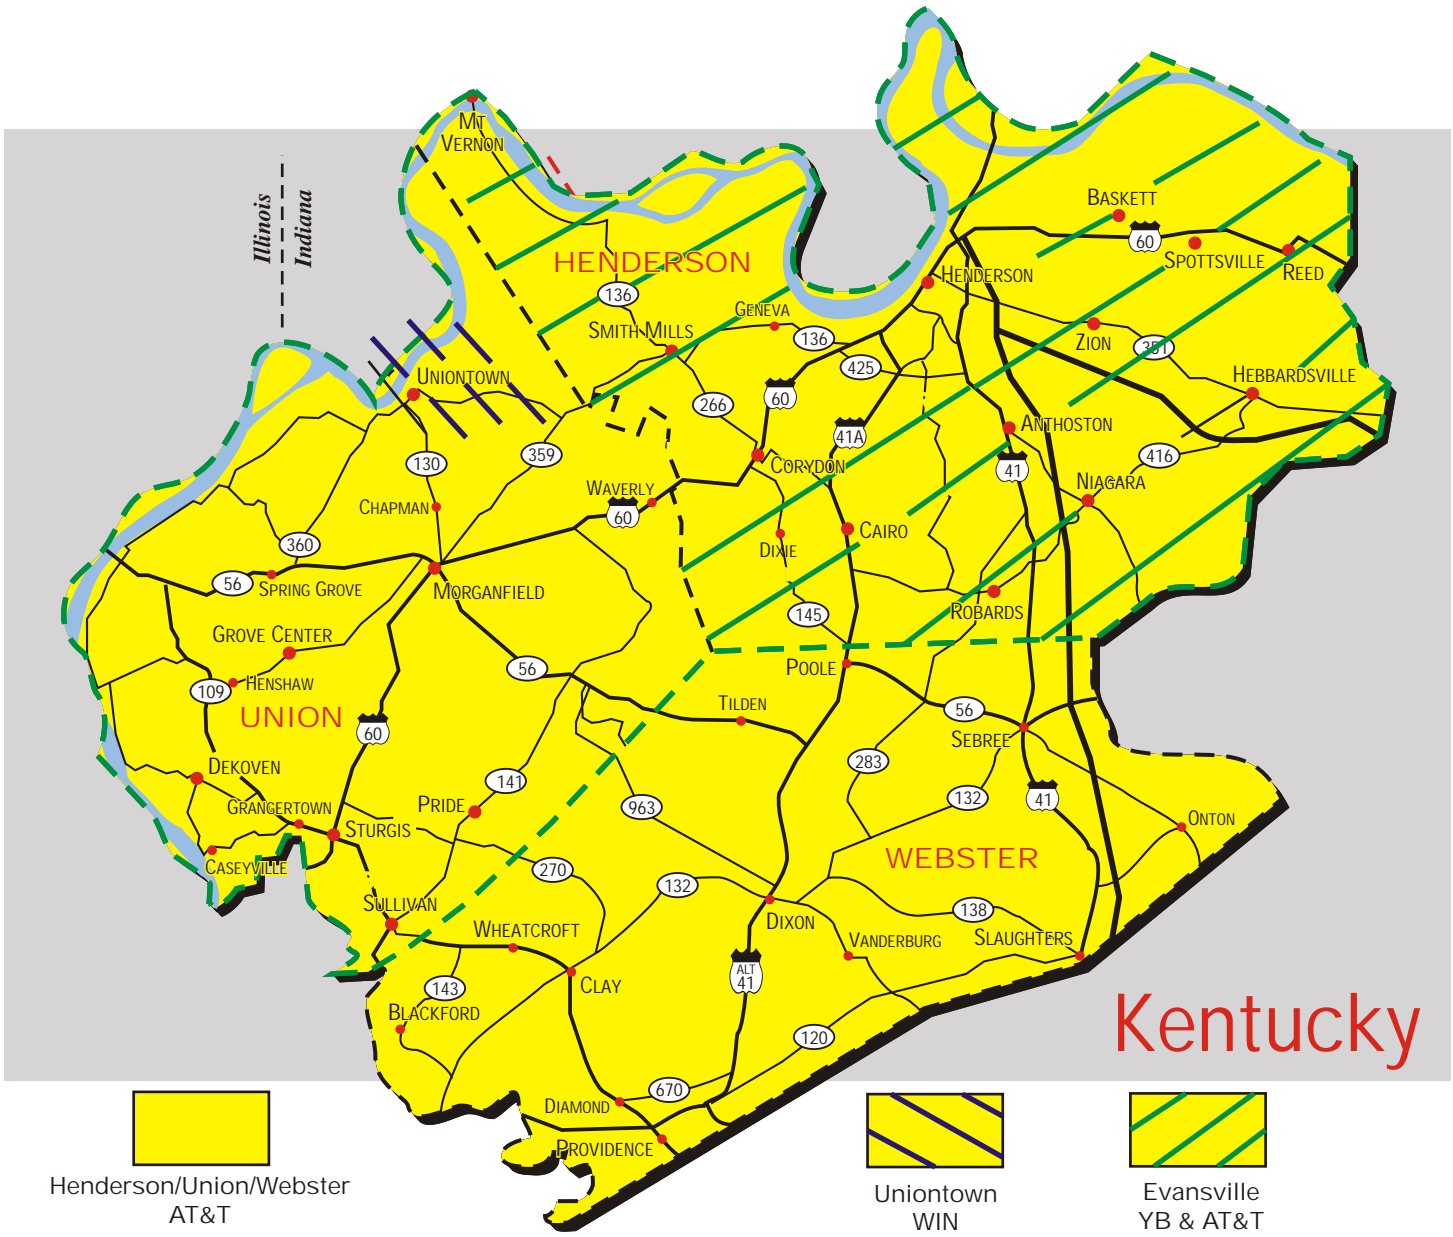

# HENDERSON-UNION-WEBSTER COUNTY

## Area Wide Directory

KENTUCKY

Kentucky

Henderson/Union/Webster  
AT&T

Uniontown  
WIN

Evansville  
YB & AT&T

### Market Area

Population Served	90,000
Businesses	5,880
YPA Code	103410