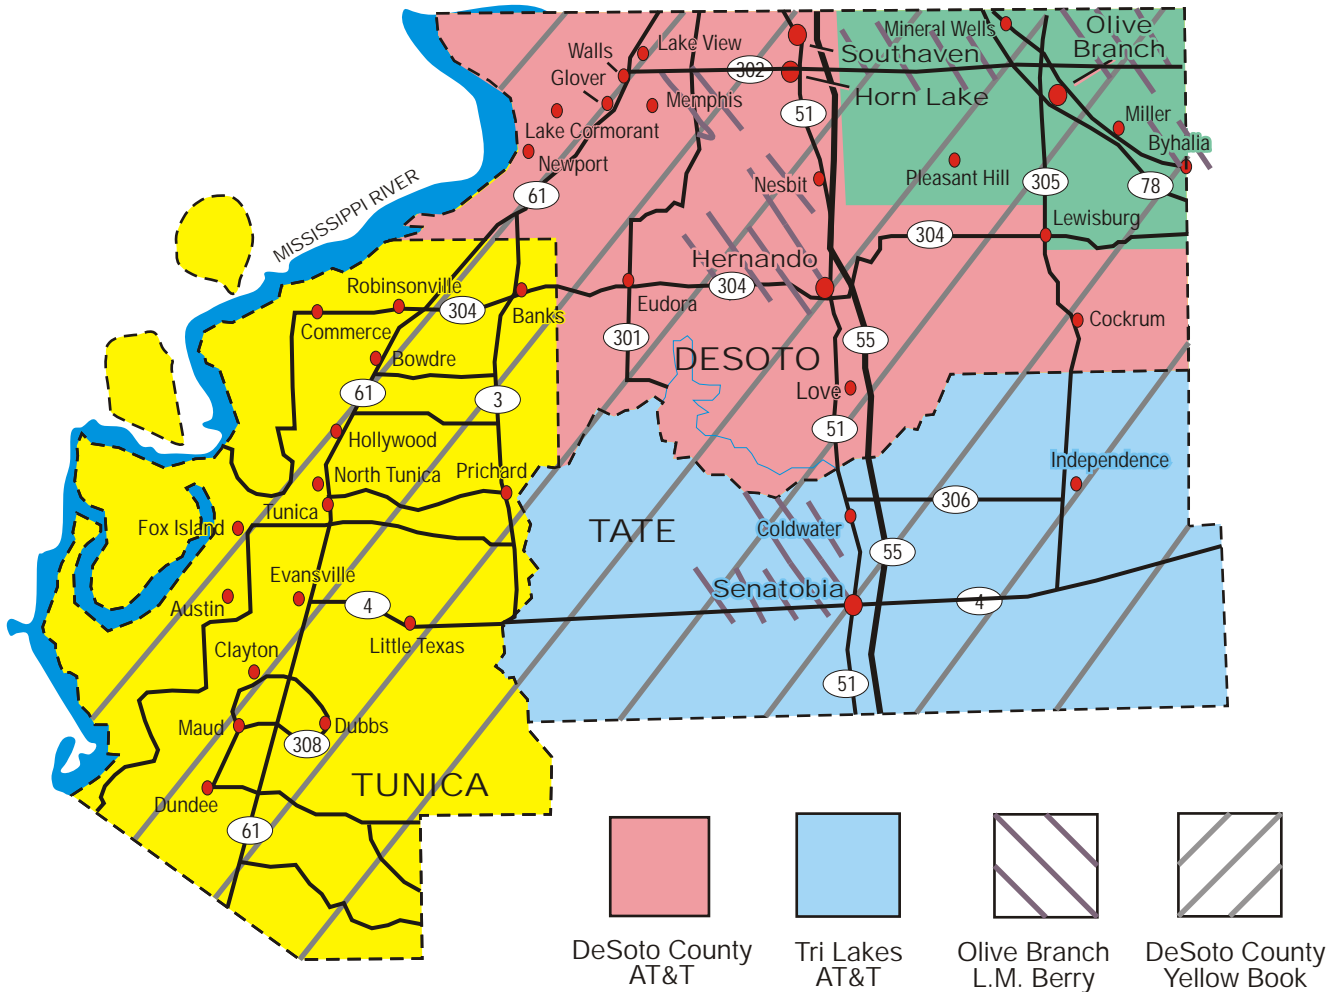

DESOTO - TUNICA AREA WIDE DIRECTORY

MISSISSIPPI

Now Including Memphis Business Listings

Market Area

Approx. Population	187,500
Businesses	13,831
YPA Code	039284