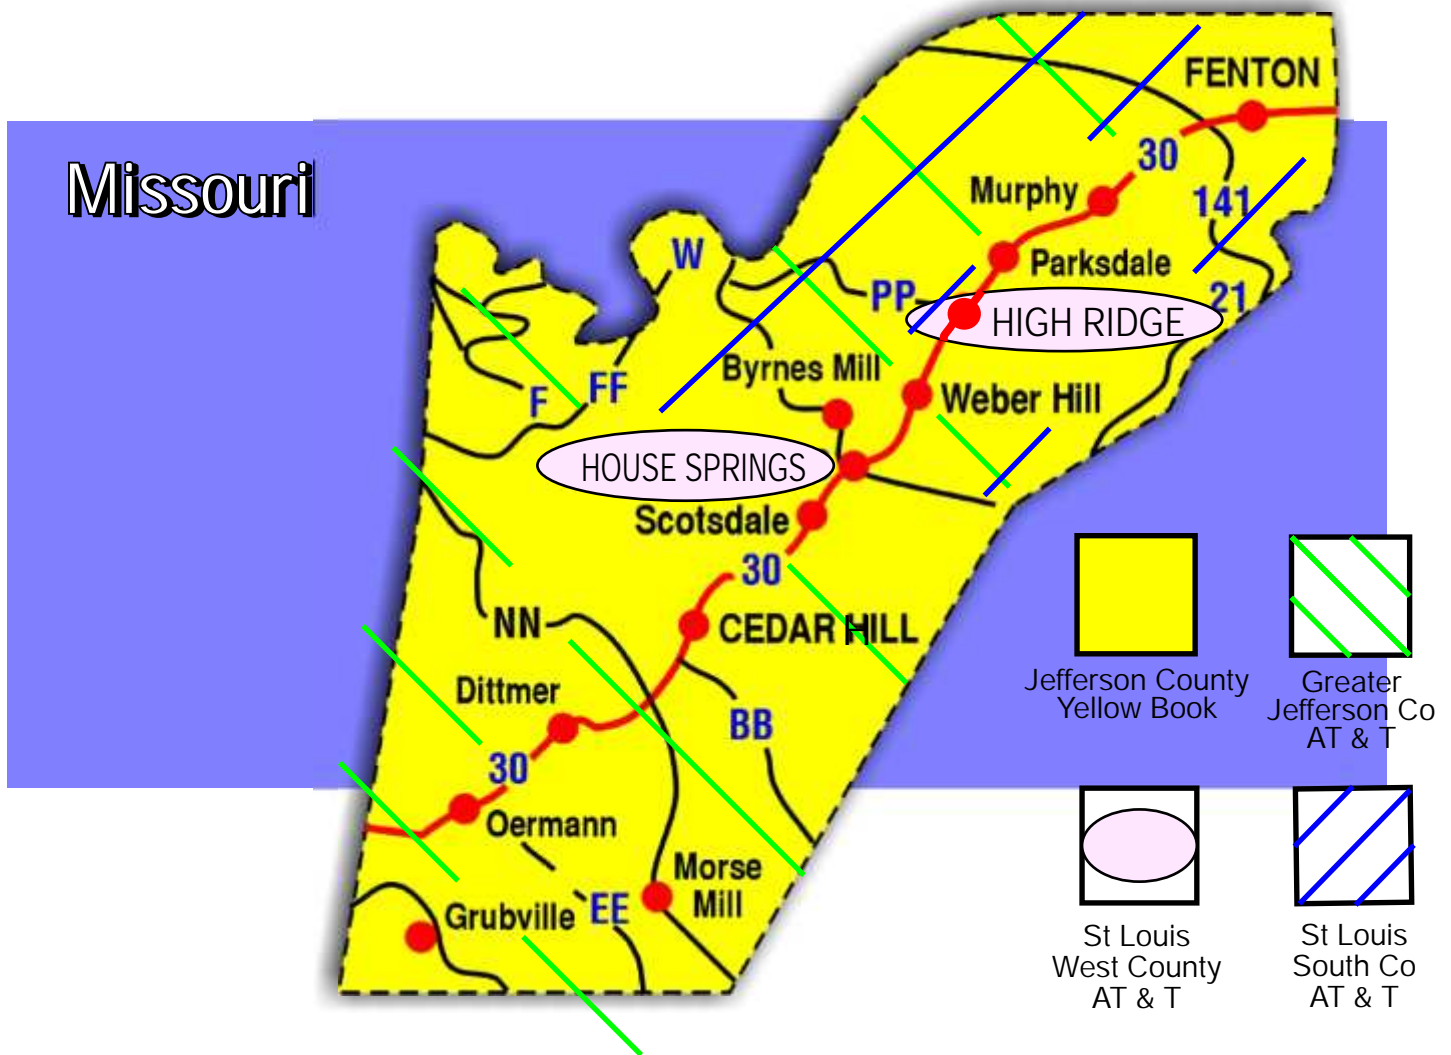

HIGH RIDGE • HOUSE SPRINGS • CEDAR HILL

Community Directory

JEFFERSON COUNTY - MISSOURI

Including Fenton Business & Residential Listings

Market Area

Population Served	87,500
Businesses	6,056
YPA Code	040767